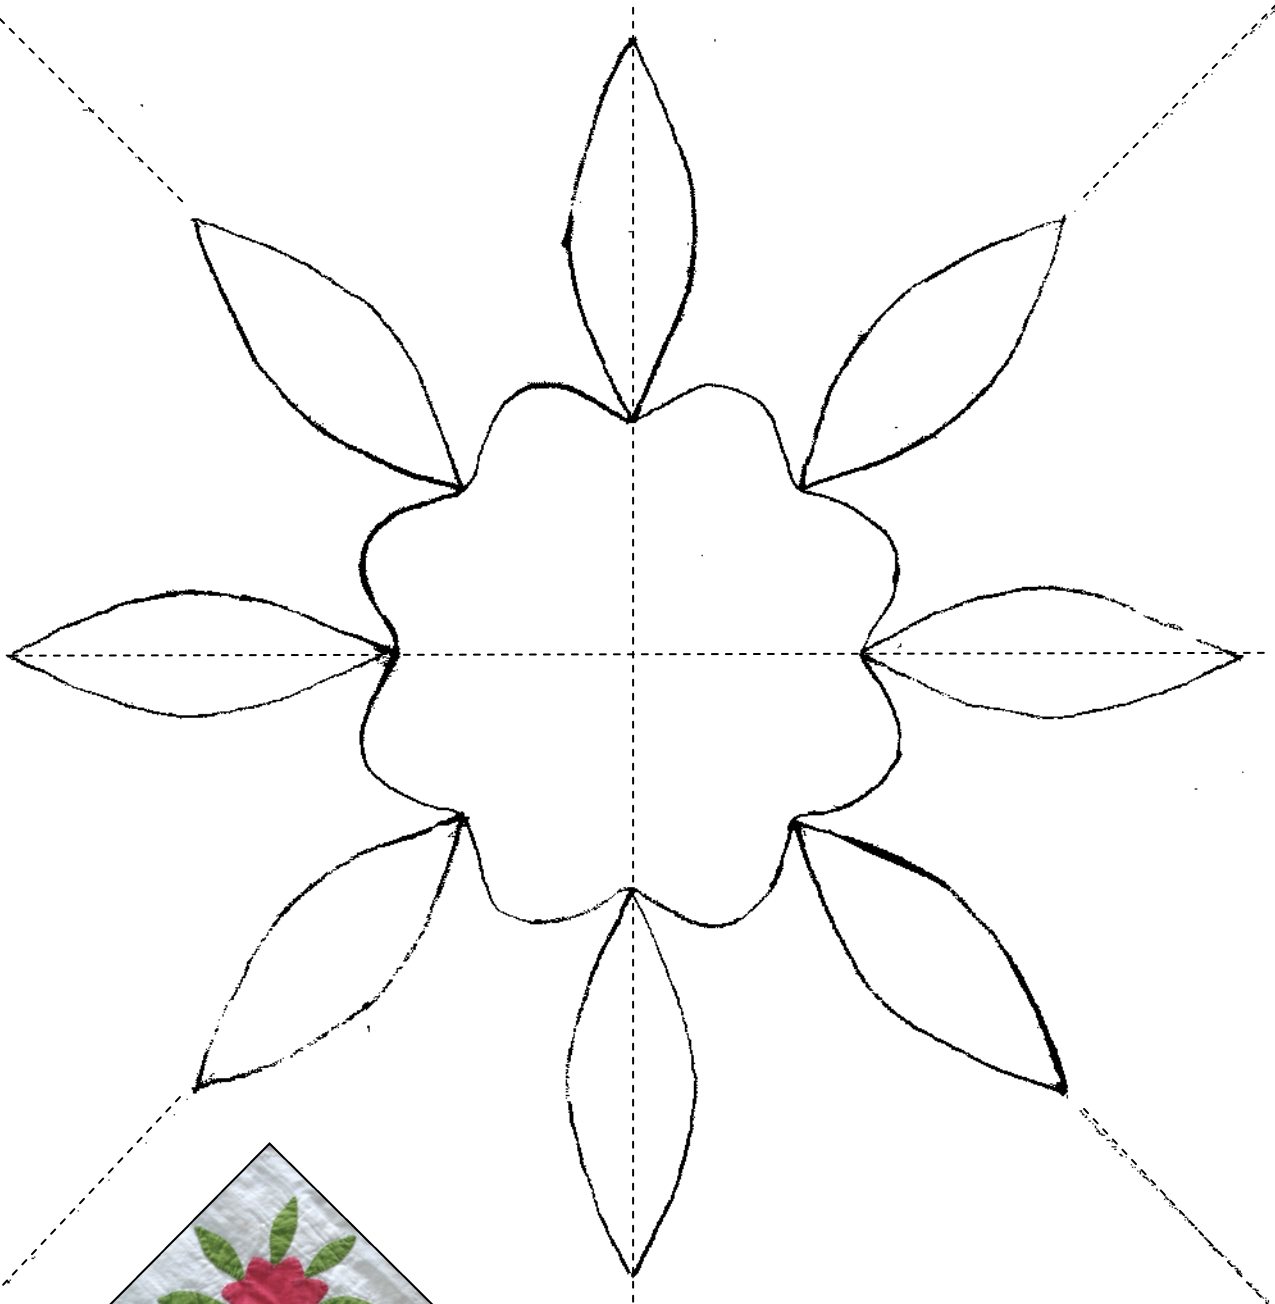

Sally Post Quilt Block 4

Cut background square 8 1/2". Trim to 7 5/8" after completing appliqué.

Copyright 2008 Sentimental Stitches Inc

Sentimental Stitches™

4759 Boyd NE / Grand Rapids MI 49525
Phone:(616)361-9255 / email:ssquilt@aol.com
www.sentimentalstitches.com