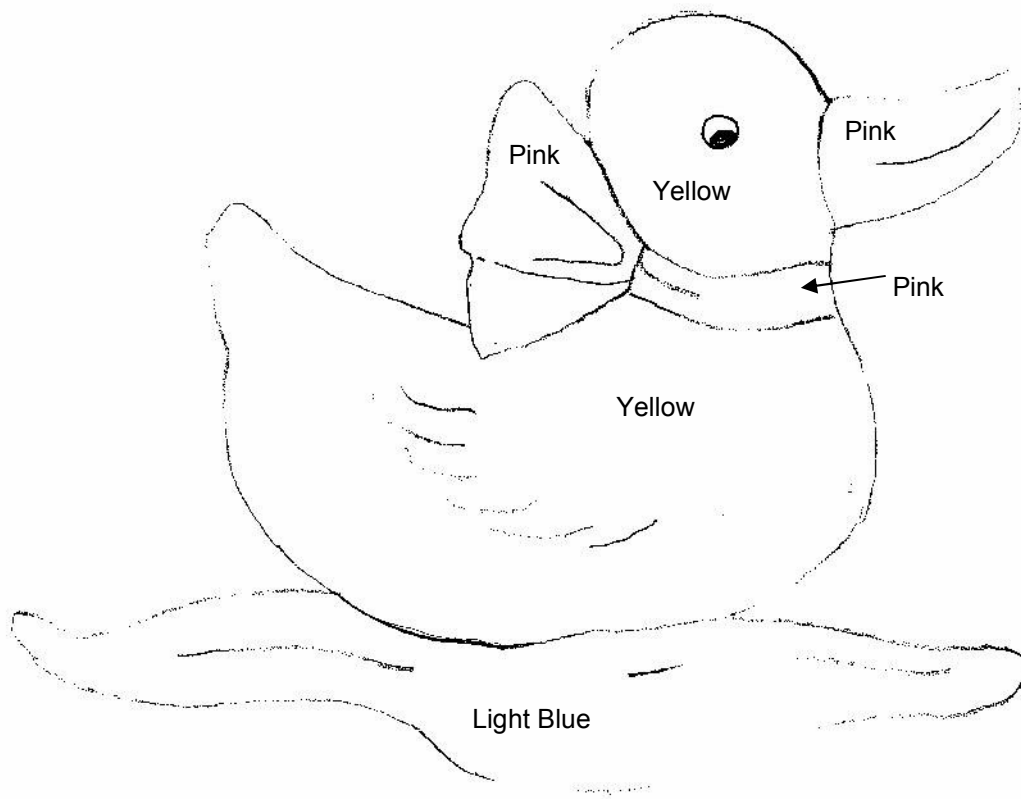

Just For Baby—Block 4

- Using your favorite method, appliqué Block 4 in the left side, second row 10" square centering the design within the square.
- Appliqué colors are marked on the pattern.
- Note the black embroidery details on the water, duck, beak and ribbon.