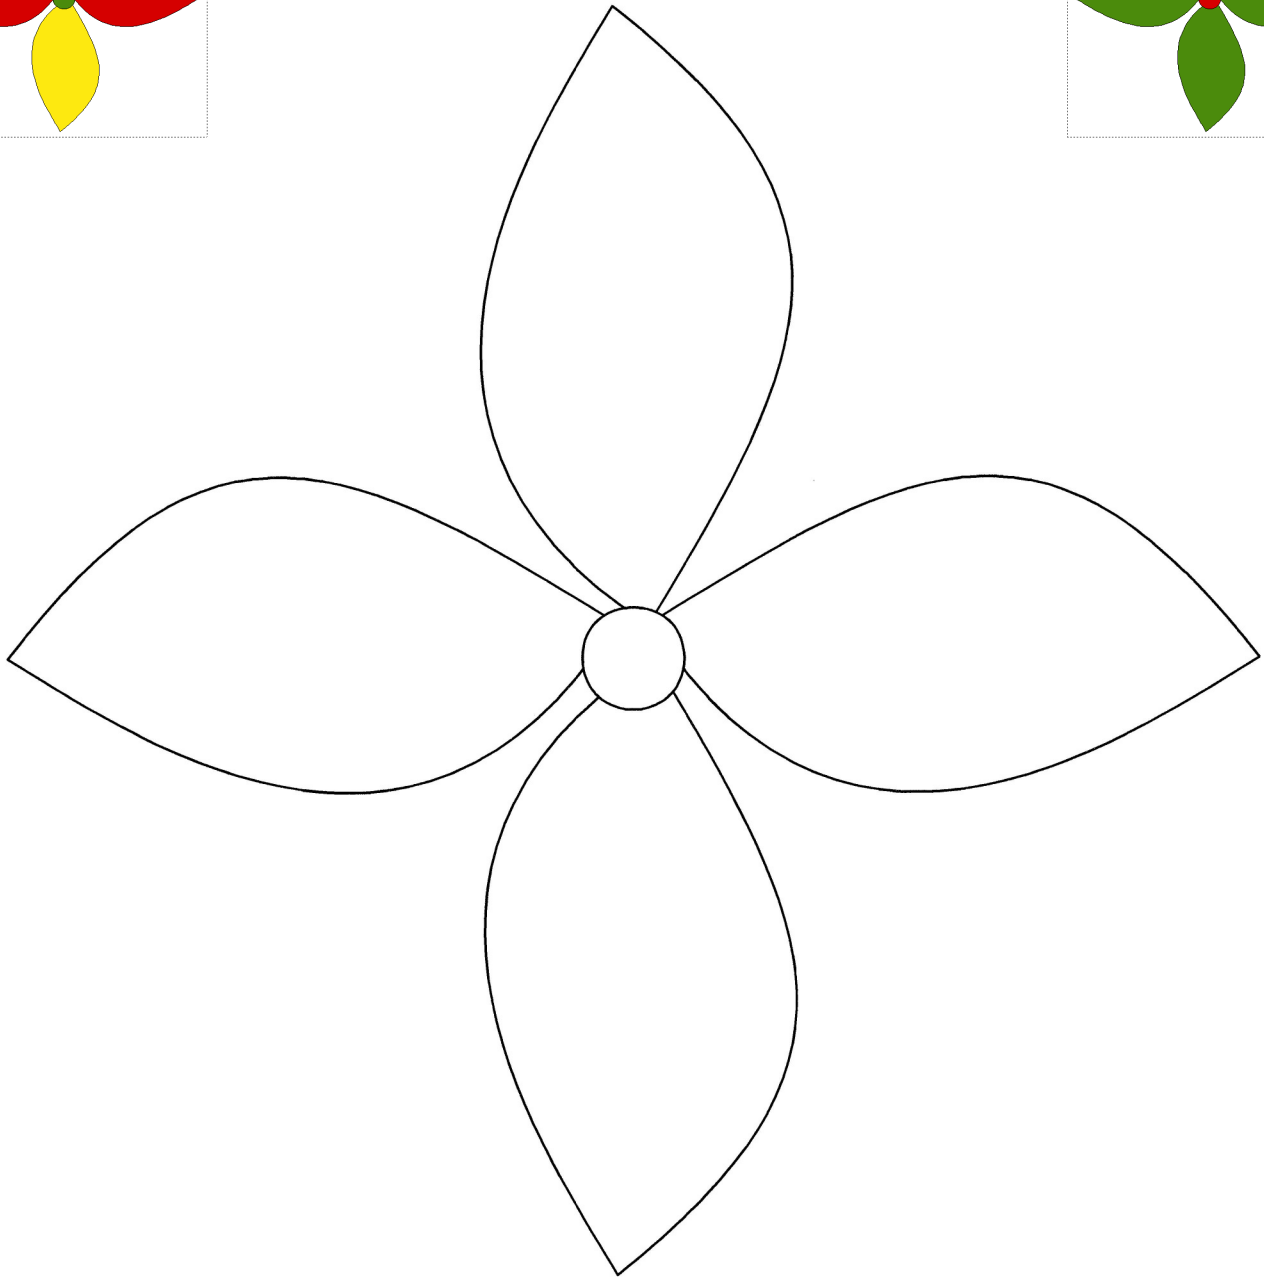

Just Takes 2 - Benjamin Biggs

Optional Petal Motif for Block Corners

Sized for a 16" block

This line should
measure 1" after
printing pattern.
