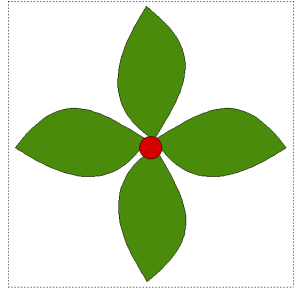

Just Takes 2 - Benjamin Biggs

Optional Petal Motif for Block Corners

Sized for a 16" block

This line should
measure 1" after
printing pattern.
