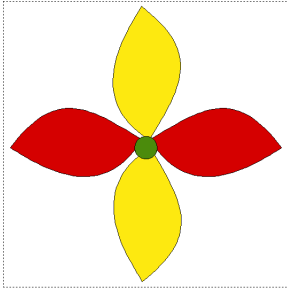

Just Takes 2 - Benjamin Biggs

Optional Petal Motif for Block Corners

Sized for a 16" block

This line should
measure 1" after
printing pattern.
