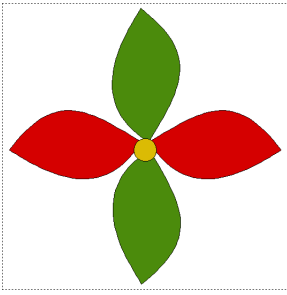

Just Takes 2 - Benjamin Biggs

Optional Petal Motif for Block Corners

Sized for a 16" block

This line should
measure 1" after
printing pattern.
