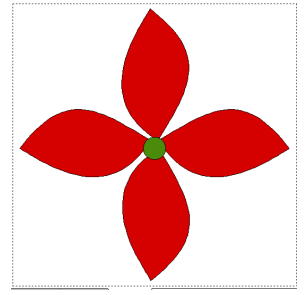

Just Takes 2 - Benjamin Biggs

Optional Petal Motif for Block Corners

Sized for a 16" block

This line should
measure 1" after
printing pattern.
